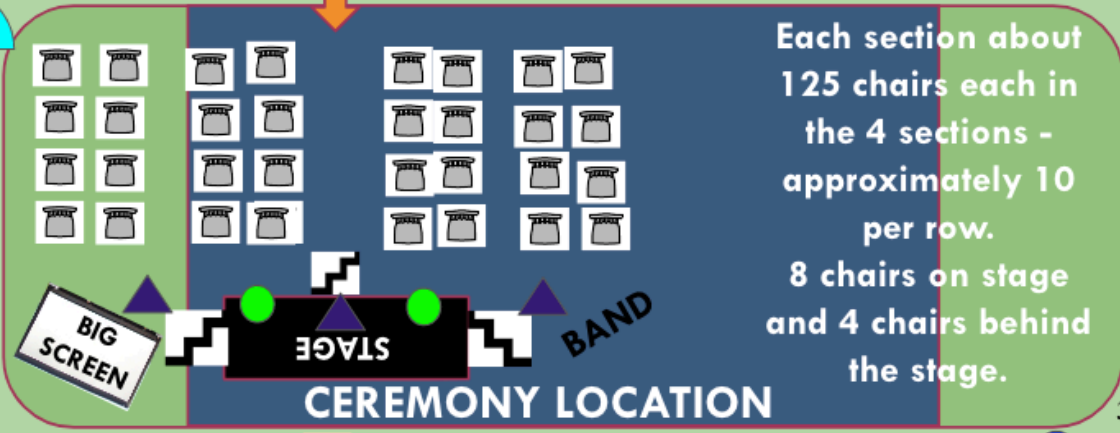

School Parking Lot across the street.

LINCOLN PARK

Ramp: entrance for students and guest.

Elevator

Small & Large GYMNASIUMS

PROCESSION PATH FROM SMALL GYM DOORS.

STADIUM SEATING

Guest Entrance

Grads Entrance

Grad Exit Last

CEREMONY LOCATION

Each section about 125 chairs each in the 4 sections - approximately 10 per row.
8 chairs on stage and 4 chairs behind the stage.

30 spaces available
Parking

Ramp off of Broadway to football field & parking for staff & handicapped guest.

- Supervision & Ticket takers
- Balloon Arch
- Hand Sanitizing Station
- Porta-Potty
- Microphone
- Flowers

BROADWAY